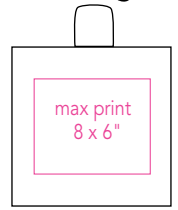

Nashville Wraps®

Paper Shopping Bags Standard Ink Print Plate Sizes

 Indicates a size appropriate for food service containers

Rose

5 x 3 x 8"

Wine

5 x 3 x 13"

best selling single bottle bag

Cub

8 x 5 x 10"

great for coffee, pastries and soups

Joey

10 x 5 x 10"

Carrier

10 x 5 x 13"

ideal for small & medium food containers

Market

10 x 7 x 12"

most popular food service size for small & medium take-out containers

Filly

13 x 7 x 13"

Medium

13 x 7 x 17"

great for medium food service containers and grocery

Regal

14 x 10 x 15"
perfect for large to-go containers and catering

Vogue

16 x 6 x 12"

Queen

16 x 6 x 19"

Jumbo

18 x 7 x 19"