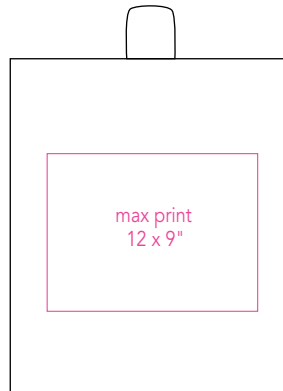

Nashville Wraps®

Paper Shopping Bags Standard Ink Print Plate Sizes

 Indicates a size appropriate for food service containers

Rose

5 x 3 x 8"

Wine

5 x 3 x 13"

best selling single bottle bag

Market

10 x 7 x 12"

most popular food service size for small & medium take-out containers

Filly

13 x 7 x 13"

Medium

13 x 7 x 17"

great for medium food service containers and grocery

Regal

14 x 10 x 15"
perfect for large to-go containers and catering

Vogue

16 x 6 x 12"

Queen

16 x 6 x 19"

Jumbo

18 x 7 x 19"