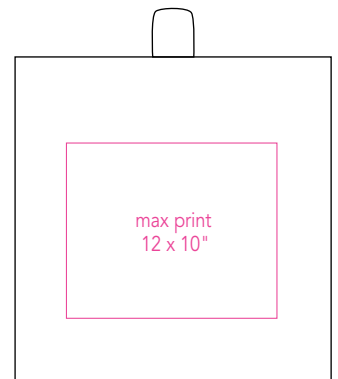

Nashville Wraps®

Paper Shopping Bags Standard Ink Print Plate Sizes

 Indicates a size appropriate for food service containers

Rose

5 x 3 x 8"

Wine

5 x 3 x 13"

best selling single bottle bag

Cub

8 x 5 x 10"

great for coffee, pastries and soups

Joey

10 x 5 x 10"

Carrier

10 x 5 x 13"

ideal for small & medium food containers

Market

10 x 7 x 12"

most popular food service size for small & medium take-out containers

Filly

13 x 7 x 13"

Medium

13 x 7 x 17"

great for medium food service containers and grocery

Regal

14 x 10 x 15"
perfect for large to-go containers and catering

Vogue

16 x 6 x 12"

Queen

16 x 6 x 19"

Jumbo

18 x 7 x 19"