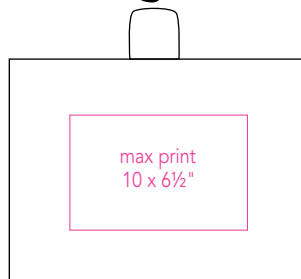

Nashville Wraps®

Paper Shopping Bags Standard Ink Print Plate Sizes

 Indicates a size appropriate for food service containers

Rose

5 x 3 x 8"

Wine

5 x 3 x 13"

best selling single bottle bag

Cub

8 x 5 x 10"

great for coffee, pastries and soups

Joey

10 x 5 x 10"

Carrier

10 x 5 x 13"

ideal for small & medium food containers

Market

10 x 7 x 12"

most popular food service size for small & medium take-out containers

Filly

13 x 7 x 13"

Medium

13 x 7 x 17"

great for medium food service containers and grocery

Regal

14 x 10 x 15"
perfect for large to-go containers and catering

Vogue

16 x 6 x 12"

Queen

16 x 6 x 19"

Jumbo

18 x 7 x 19"